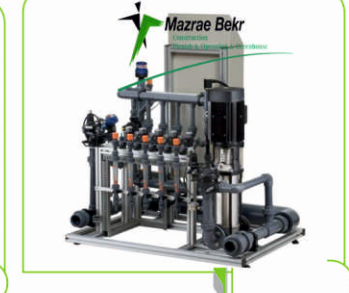

Extractor fan

Equipment used for renewing the air inside the greenhouse, extracting the hot air from the inside.

Climate control

Wide range of climate controllers for the automated management of greenhouses

اتوماسیون

موتور دریچه رول آب جانبی

دستگاه تغذیه اتومات

دستگاه پیوند نشاء

CO2 dosing System
Co2 flue gas will be injected into the greenhouse through the CO2 system to increase the production

تجهیزات گلخانه